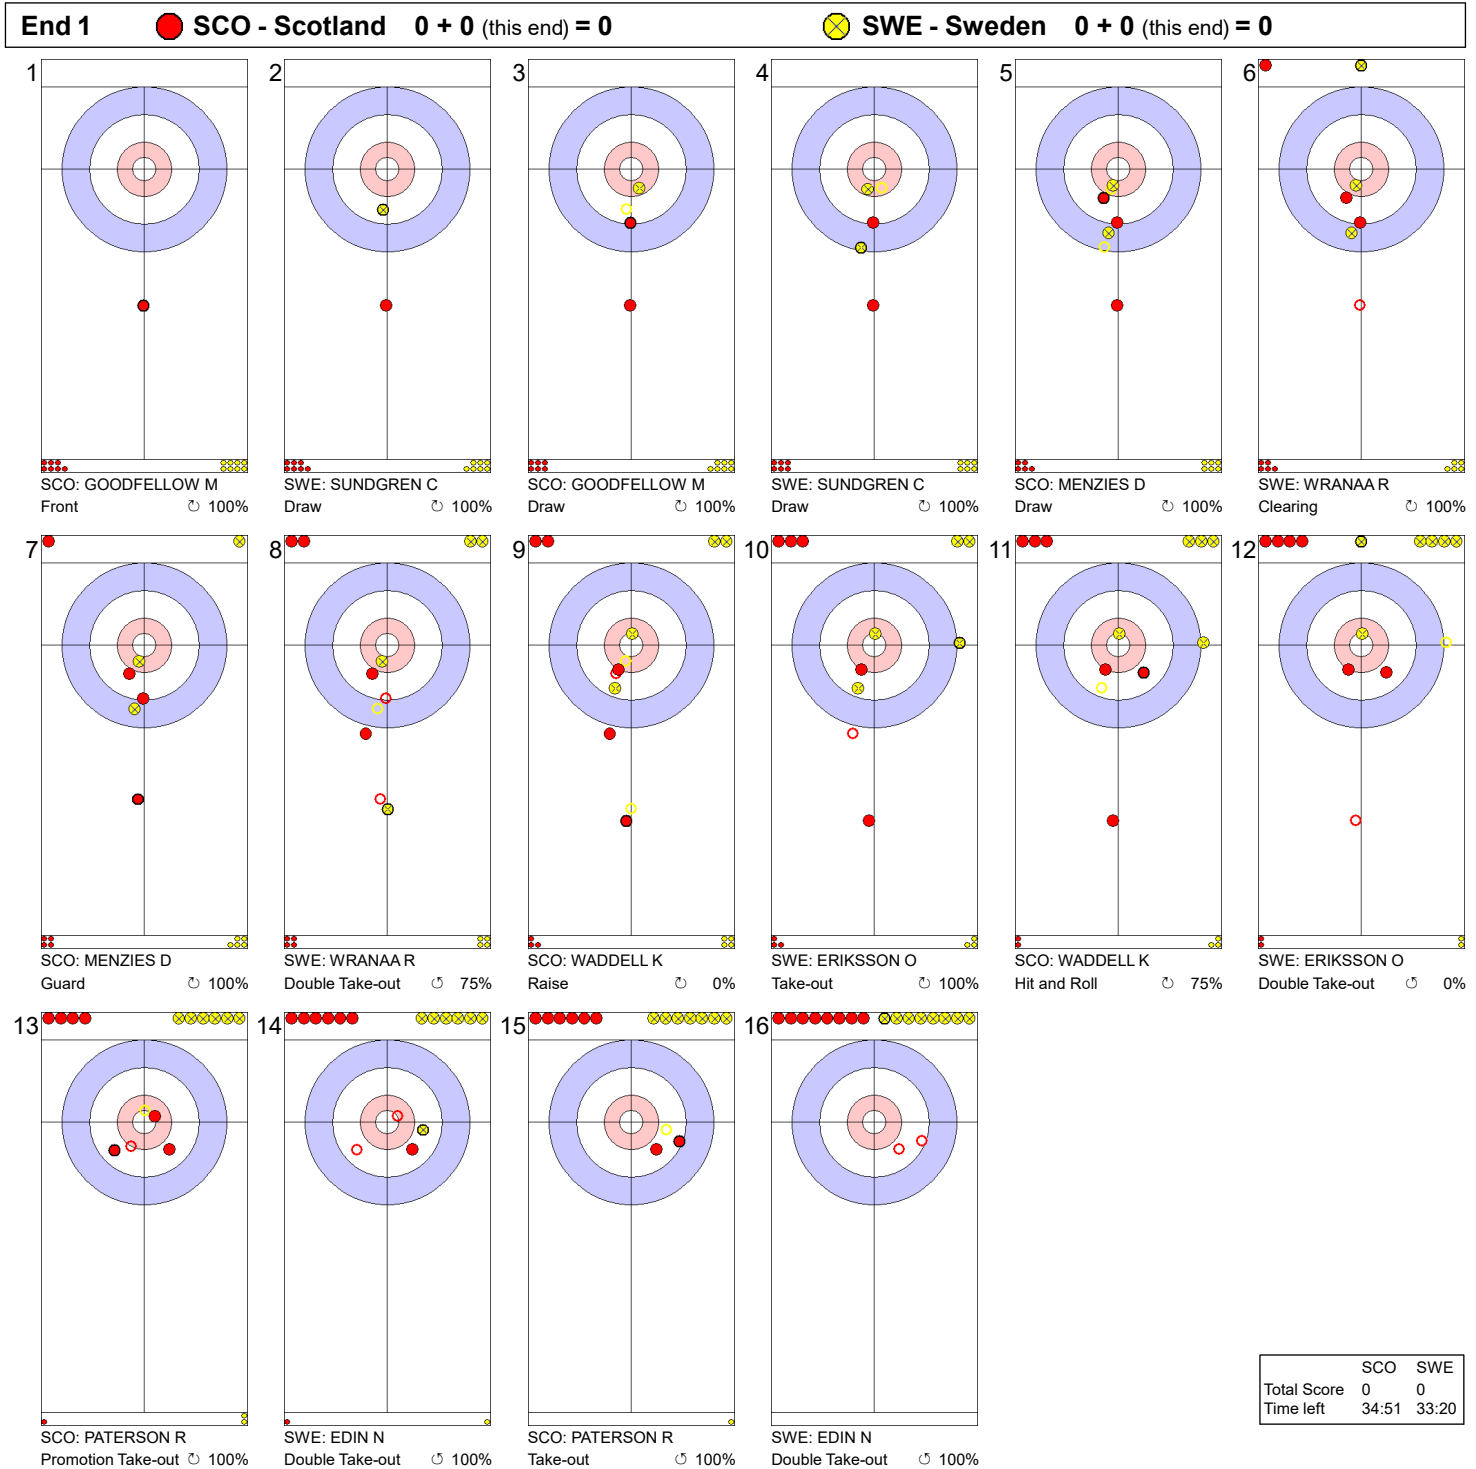

Game - Shot by Shot

Legend:
 ↻ Clockwise ↺ Counter-clockwise - Not considered

Game - Shot by Shot

Legend:
 ⌚ Clockwise ⌚ Counter-clockwise - Not considered

THU 21 NOV 2019
Start Time 9:00

Round Robin Session 9 - Sheet C

Game - Shot by Shot

Legend:

↻ Clockwise ↺ Counter-clockwise - Not considered

Game - Shot by Shot

Legend:
 Clockwise
 Counter-clockwise
 - Not considered

Game - Shot by Shot

Legend:
 ⌚ Clockwise ⌚ Counter-clockwise - Not considered

Game - Shot by Shot

Legend:
 ⌚ Clockwise ⌚ Counter-clockwise - Not considered

Game - Shot by Shot

Legend:
 ↻ Clockwise ↺ Counter-clockwise - Not considered

Game - Shot by Shot

	SCO	SWE
Total Score	3	5
Time left	11:48	07:40

Legend:
 Clockwise
 Counter-clockwise
 - Not considered

Game - Shot by Shot

Legend:
 ↻ Clockwise ↺ Counter-clockwise - Not considered