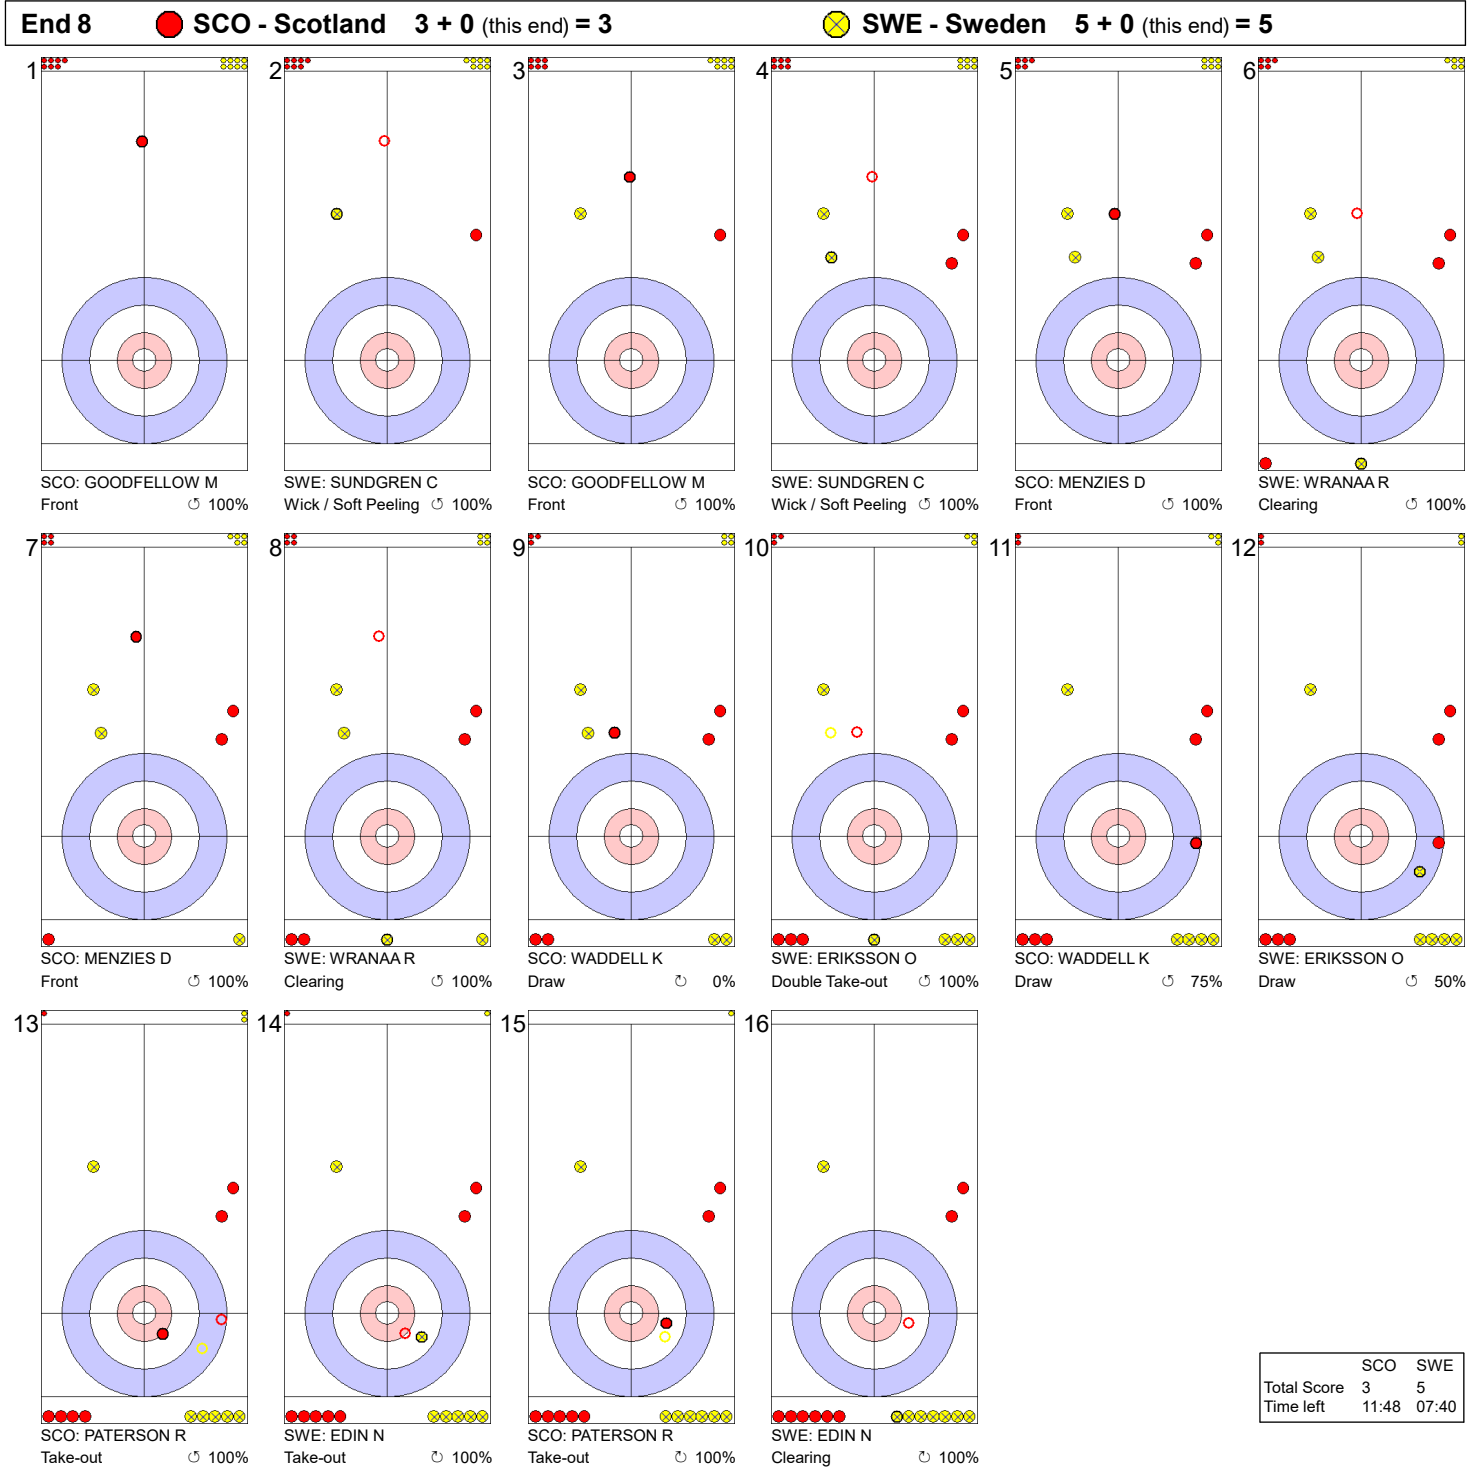

Game - Shot by Shot

Legend:

↻ Clockwise ↺ Counter-clockwise - Not considered

Game - Shot by Shot

Legend:
 Clockwise
 Counter-clockwise
 - Not considered

Game - Shot by Shot

Legend:
 ⌚ Clockwise ⌚ Counter-clockwise - Not considered

Game - Shot by Shot

Legend:
 ⌚ Clockwise ⌚ Counter-clockwise - Not considered

Game - Shot by Shot

Legend:
 ↻ Clockwise ↺ Counter-clockwise - Not considered

Game - Shot by Shot

	SCO	SWE
Total Score	3	5
Time left	11:48	07:40

Legend:
 Clockwise
 Counter-clockwise
 - Not considered

Game - Shot by Shot

Legend:
 ↻ Clockwise ↺ Counter-clockwise - Not considered