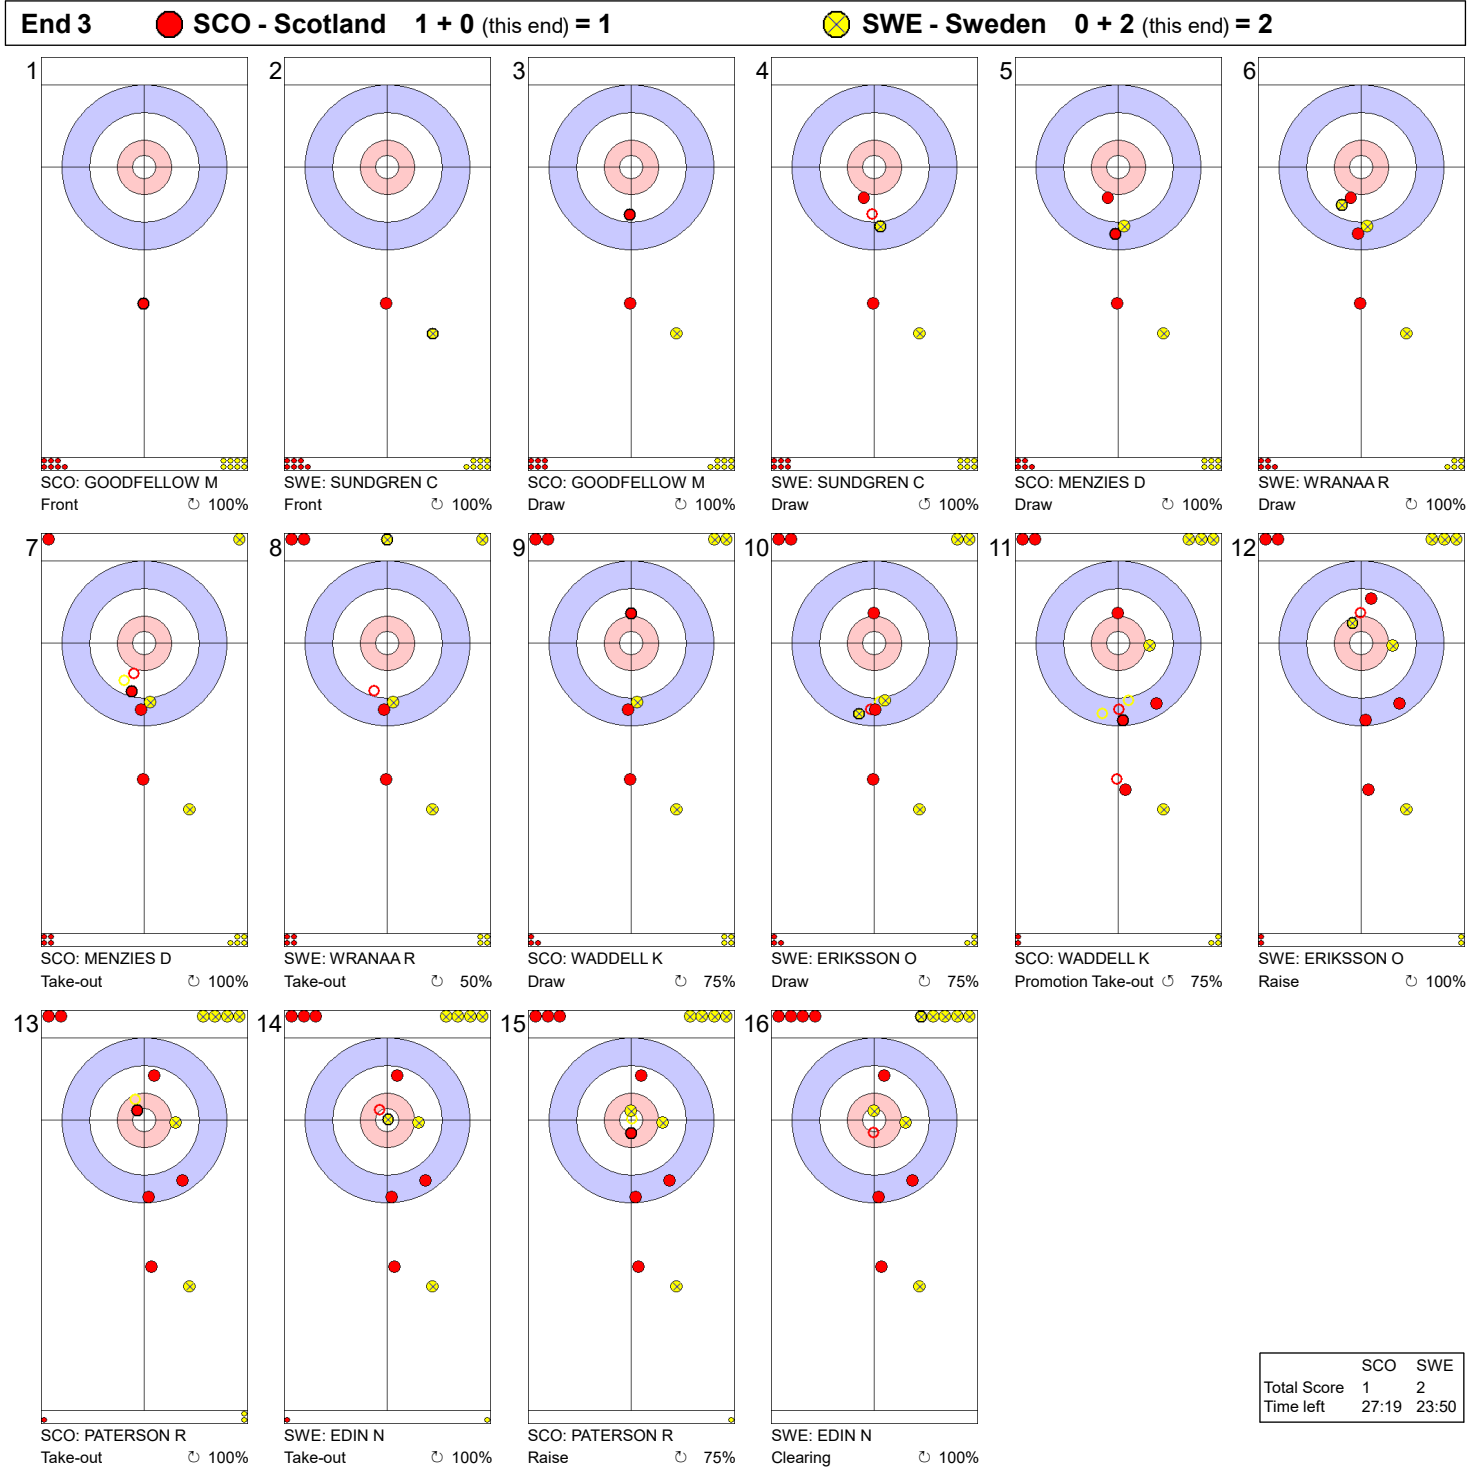

Game - Shot by Shot

Legend:
 ↻ Clockwise ↺ Counter-clockwise - Not considered

Game - Shot by Shot

Legend:
 ⌚ Clockwise ⌚ Counter-clockwise - Not considered

THU 21 NOV 2019
Start Time 9:00

Round Robin Session 9 - Sheet C

Game - Shot by Shot

Legend:

↻ Clockwise ↺ Counter-clockwise - Not considered

Game - Shot by Shot

Legend:
 Clockwise
 Counter-clockwise
 - Not considered

Game - Shot by Shot

Legend:
 ⌚ Clockwise ⌚ Counter-clockwise - Not considered

Game - Shot by Shot

Legend:
 ⌚ Clockwise ⌚ Counter-clockwise - Not considered

Game - Shot by Shot

Legend:
 ↻ Clockwise ↺ Counter-clockwise - Not considered

Game - Shot by Shot

	SCO	SWE
Total Score	3	5
Time left	11:48	07:40

Legend:
 Clockwise
 Counter-clockwise
 - Not considered

Game - Shot by Shot

Legend:
 ↻ Clockwise ↺ Counter-clockwise - Not considered