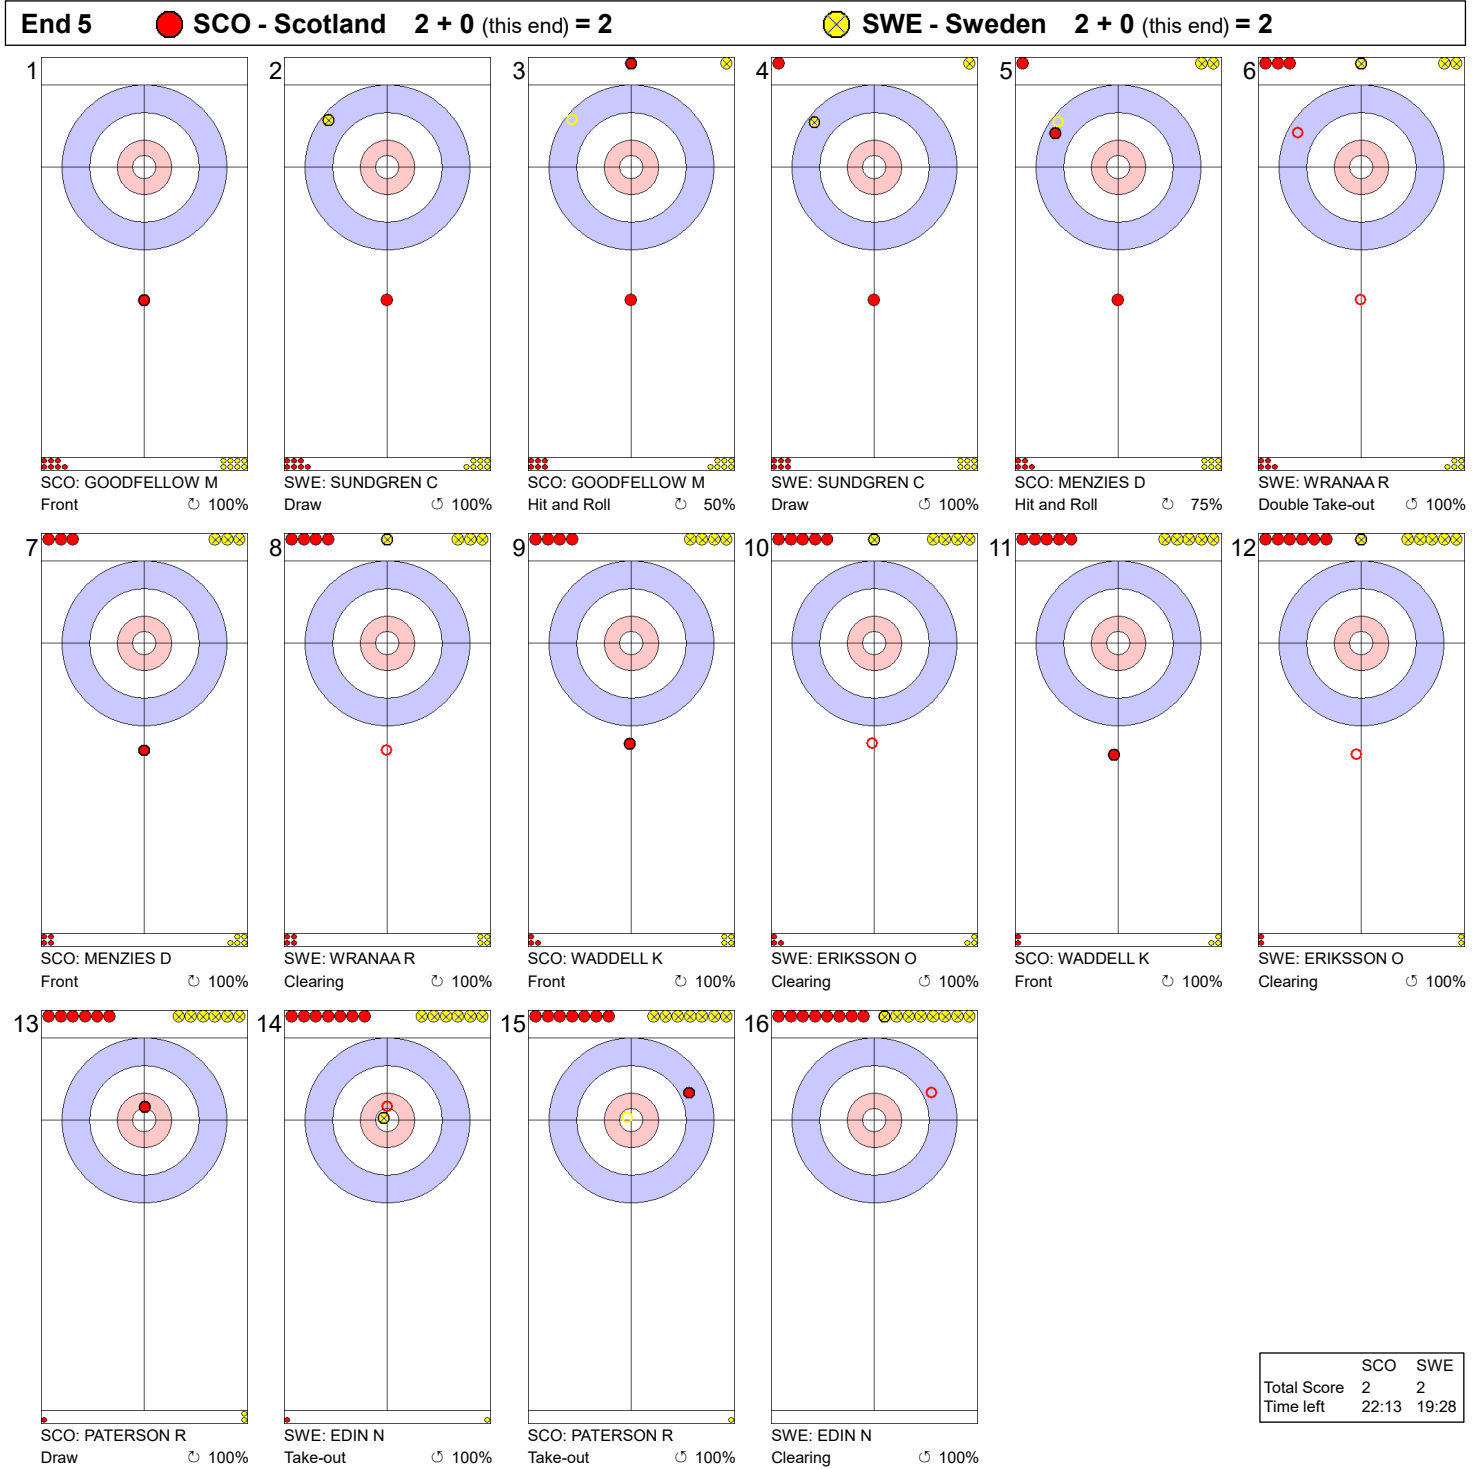

Game - Shot by Shot

Legend:
 ↻ Clockwise ↺ Counter-clockwise - Not considered

Game - Shot by Shot

Legend:
 ⌚ Clockwise ⌚ Counter-clockwise - Not considered

THU 21 NOV 2019
Start Time 9:00

Round Robin Session 9 - Sheet C

Game - Shot by Shot

Legend:

↻ Clockwise ↺ Counter-clockwise - Not considered

Game - Shot by Shot

Legend:
 Clockwise
 Counter-clockwise
 - Not considered

Game - Shot by Shot

Legend:
 ⌚ Clockwise ⌚ Counter-clockwise - Not considered

Game - Shot by Shot

Legend:
 ⌚ Clockwise ⌚ Counter-clockwise - Not considered

Game - Shot by Shot

Legend:
 ↻ Clockwise ↺ Counter-clockwise - Not considered

Game - Shot by Shot

	SCO	SWE
Total Score	3	5
Time left	11:48	07:40

Legend:
 Clockwise
 Counter-clockwise
 - Not considered

Game - Shot by Shot

Legend:
 ↻ Clockwise ↺ Counter-clockwise - Not considered