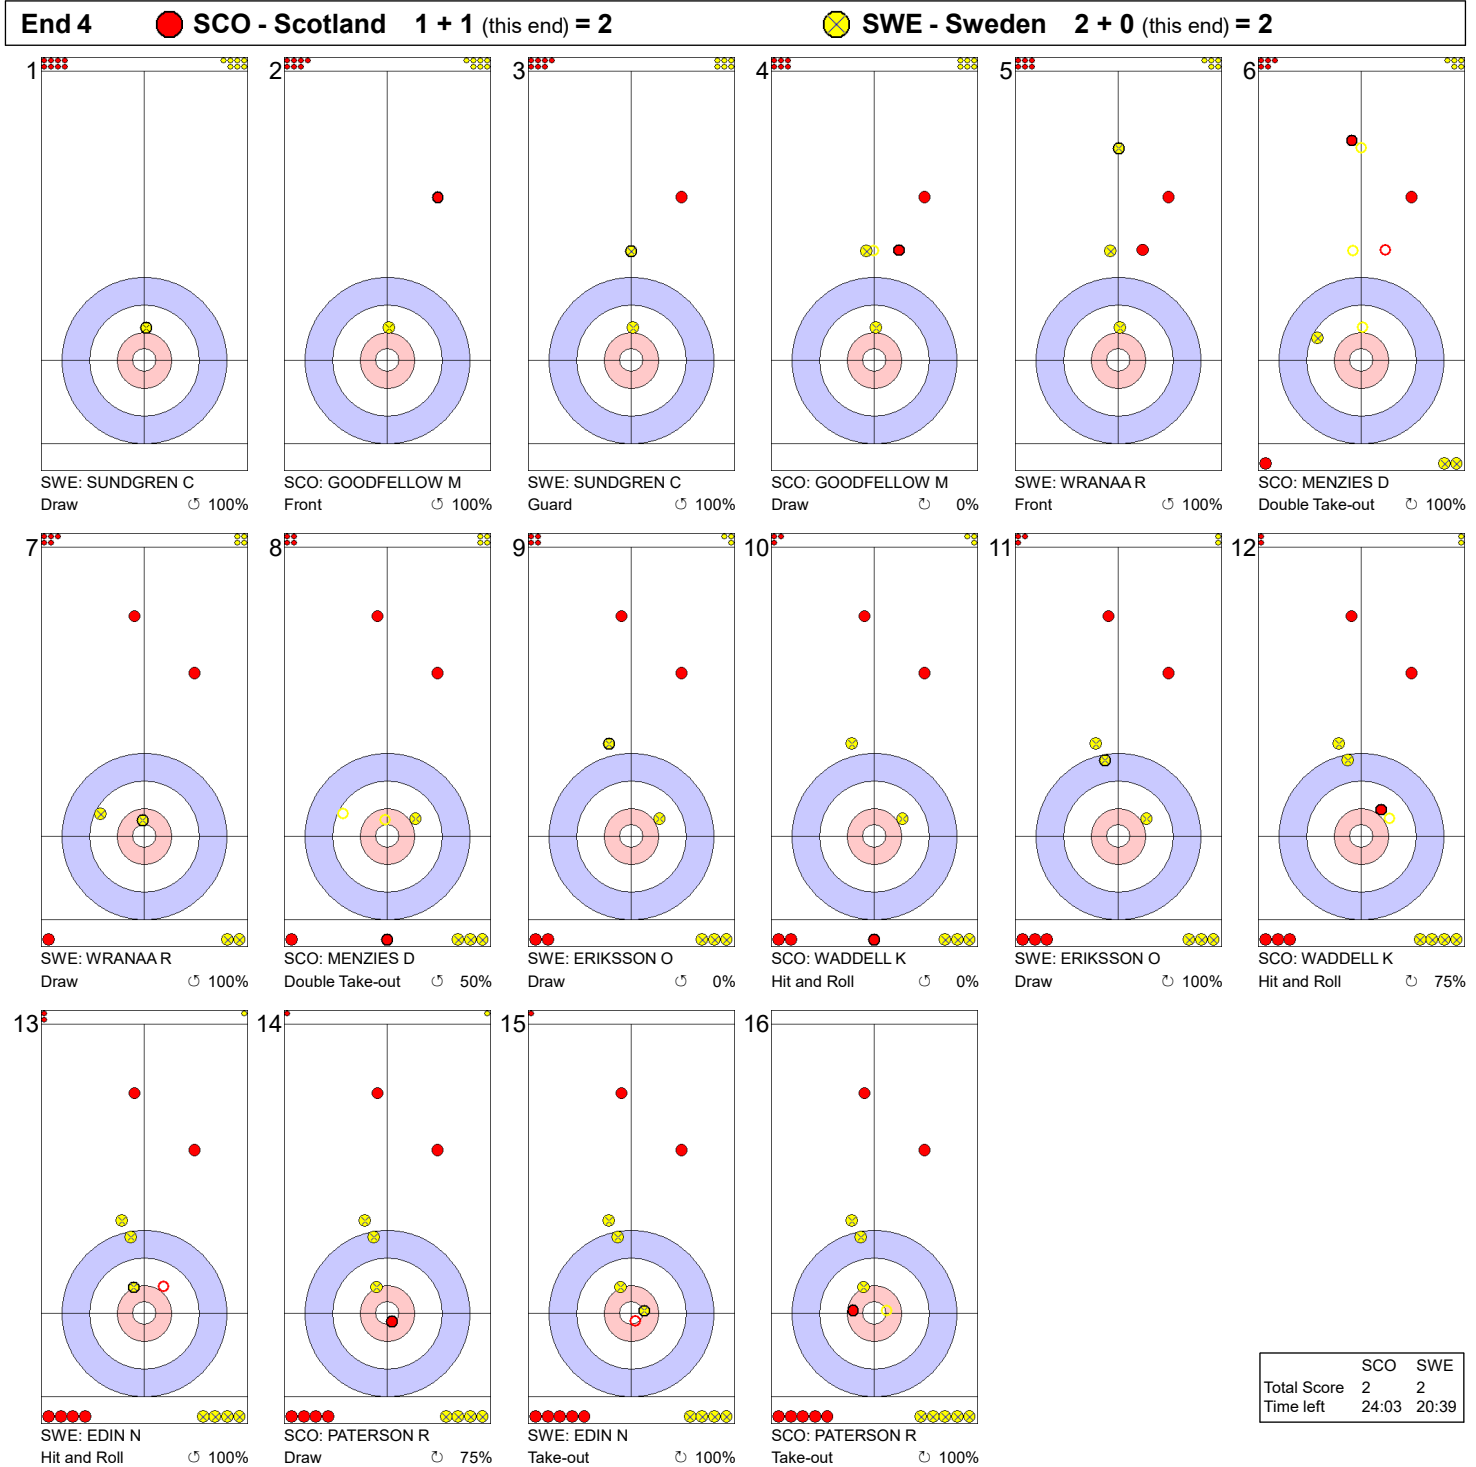

Game - Shot by Shot

Legend:
 ↻ Clockwise ↺ Counter-clockwise - Not considered

Game - Shot by Shot

Legend:
 ⌚ Clockwise ⌚ Counter-clockwise - Not considered

THU 21 NOV 2019
Start Time 9:00

Round Robin Session 9 - Sheet C

Game - Shot by Shot

Legend:

↻ Clockwise ↺ Counter-clockwise - Not considered

Game - Shot by Shot

Legend:
 Clockwise
 Counter-clockwise
 - Not considered

Game - Shot by Shot

Legend:
 ⌚ Clockwise ⌚ Counter-clockwise - Not considered

Game - Shot by Shot

Legend:
 ⌚ Clockwise ⌚ Counter-clockwise - Not considered

Game - Shot by Shot

Legend:
 ↻ Clockwise ↺ Counter-clockwise - Not considered

Game - Shot by Shot

	SCO	SWE
Total Score	3	5
Time left	11:48	07:40

Legend:
 Clockwise
 Counter-clockwise
 - Not considered

Game - Shot by Shot

Legend:
 ↻ Clockwise ↺ Counter-clockwise - Not considered