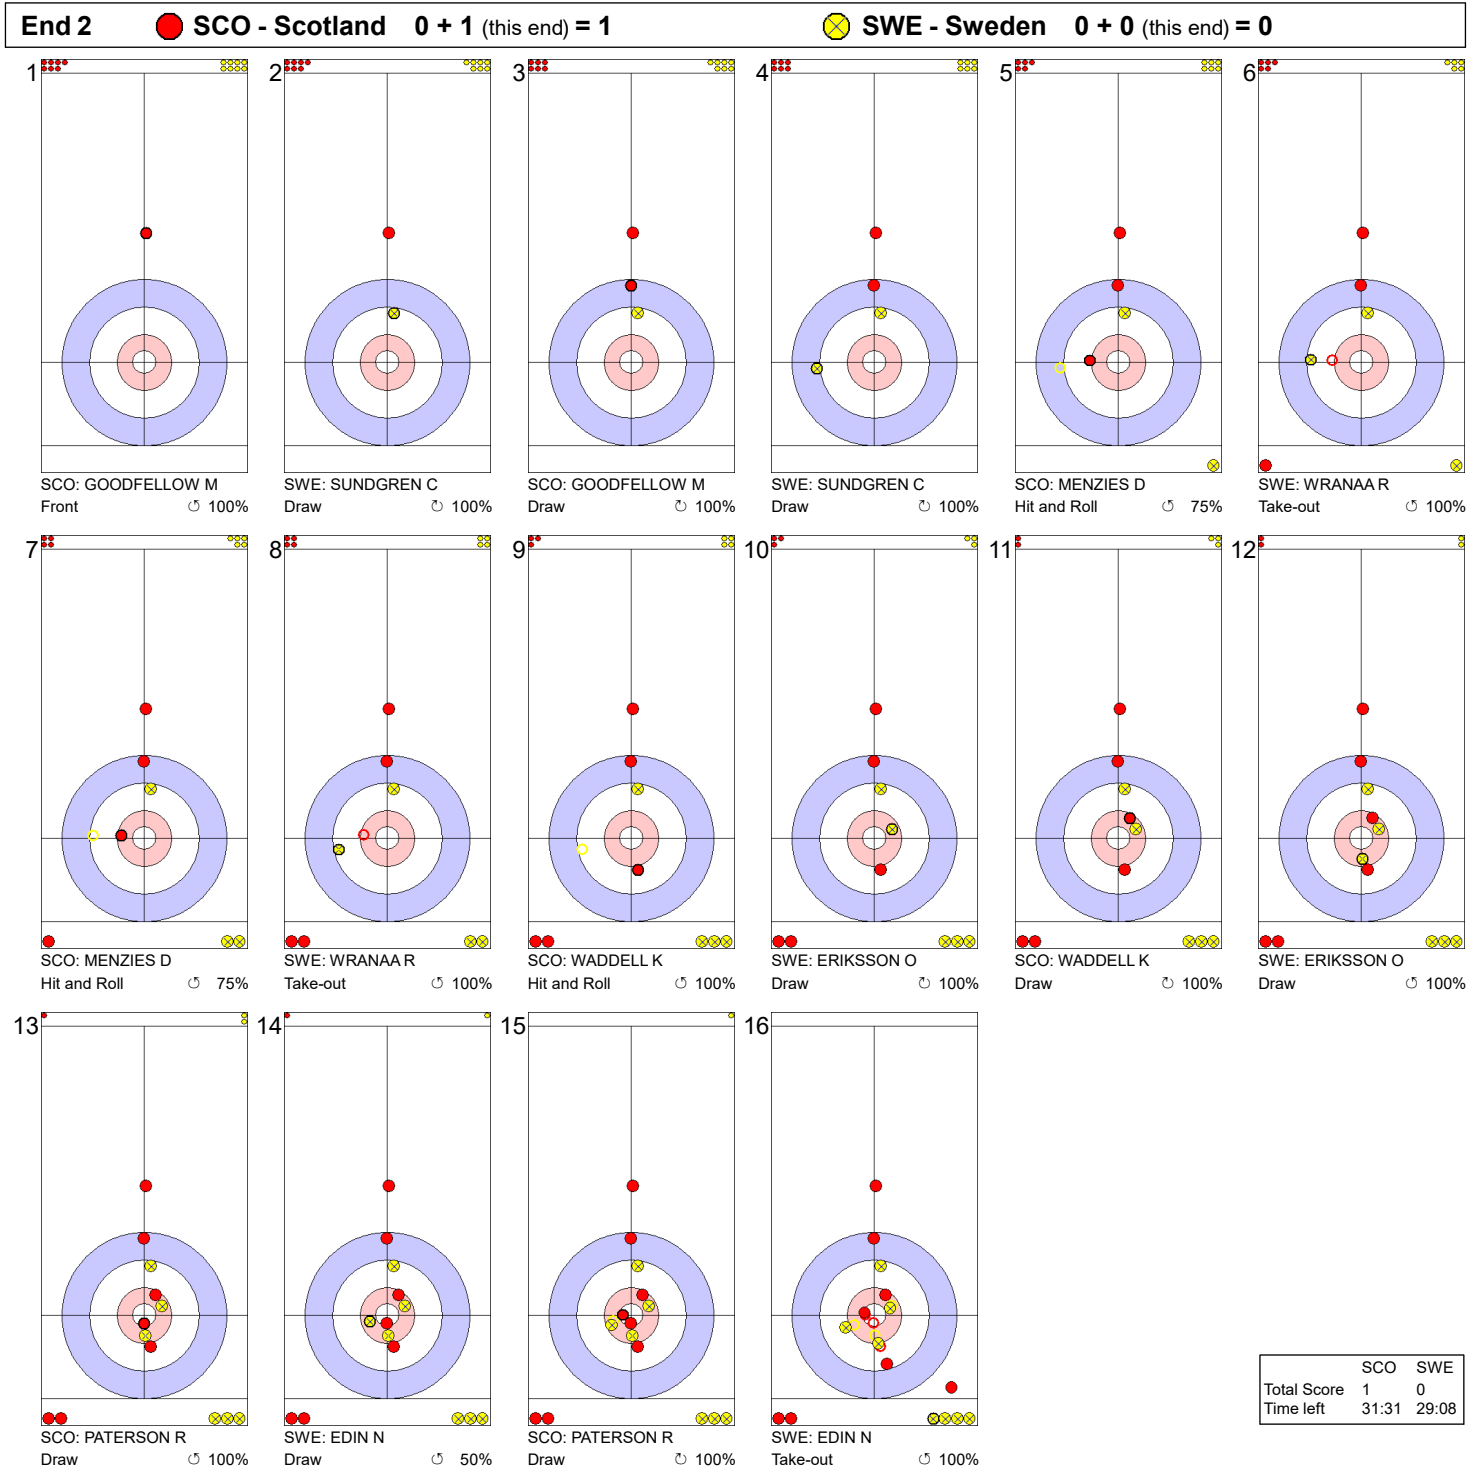

Game - Shot by Shot

Legend:
 ↻ Clockwise ↺ Counter-clockwise - Not considered

Game - Shot by Shot

Legend:
 ⌚ Clockwise ⌚ Counter-clockwise - Not considered

THU 21 NOV 2019
Start Time 9:00

Round Robin Session 9 - Sheet C

Game - Shot by Shot

Legend:

↻ Clockwise ↺ Counter-clockwise - Not considered

Game - Shot by Shot

Legend:
 Clockwise
 Counter-clockwise
 - Not considered

Game - Shot by Shot

Legend:
 ⌚ Clockwise ⌚ Counter-clockwise - Not considered

Game - Shot by Shot

Legend:
 ⌚ Clockwise ⌚ Counter-clockwise - Not considered

Game - Shot by Shot

Legend:
 ↻ Clockwise ↺ Counter-clockwise - Not considered

Game - Shot by Shot

	SCO	SWE
Total Score	3	5
Time left	11:48	07:40

Legend:
 Clockwise
 Counter-clockwise
 - Not considered

Game - Shot by Shot

Legend:
 ↻ Clockwise ↺ Counter-clockwise - Not considered