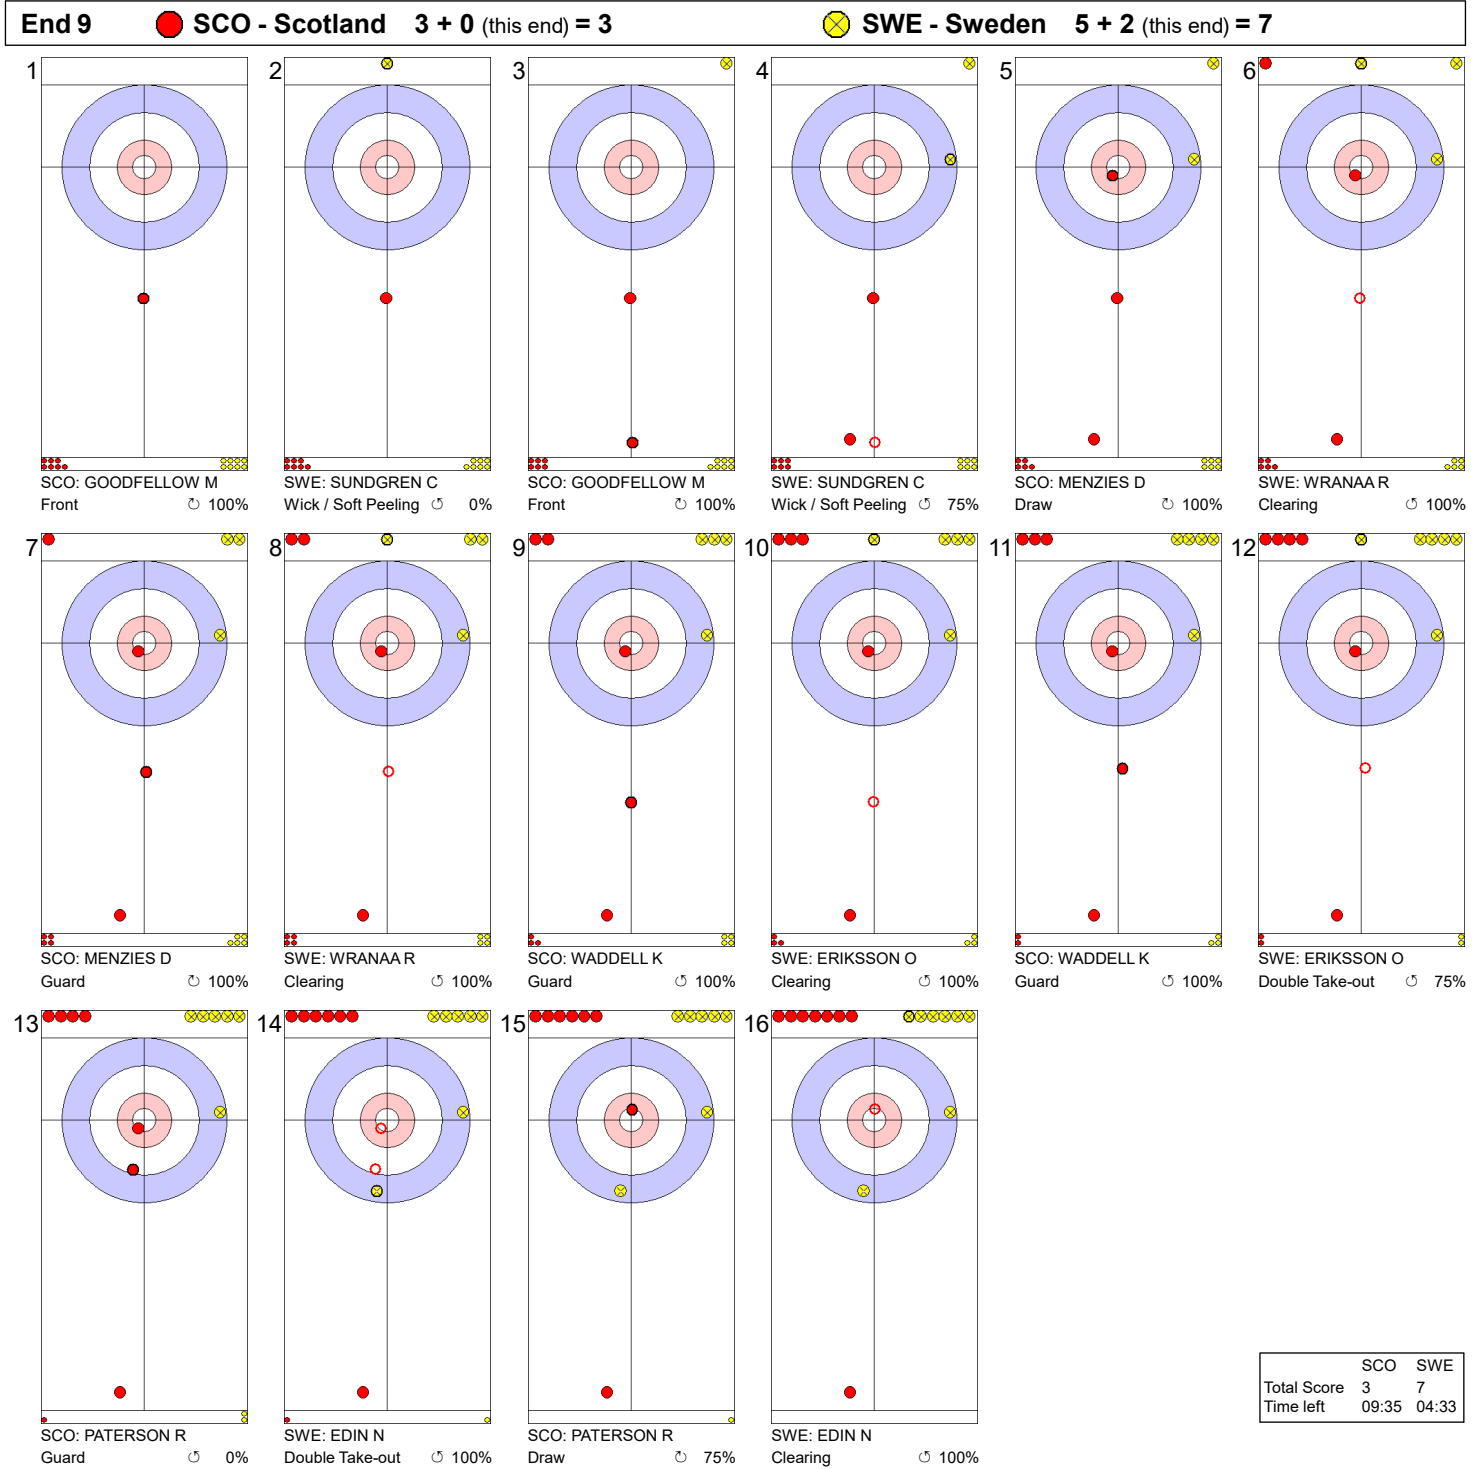

Game - Shot by Shot

Legend:

↻ Clockwise ↺ Counter-clockwise - Not considered

Game - Shot by Shot

Legend:
 Clockwise
 Counter-clockwise
 - Not considered

Game - Shot by Shot

Legend:
 ⌚ Clockwise ⌚ Counter-clockwise - Not considered

Game - Shot by Shot

Legend:
 ⌚ Clockwise ⌚ Counter-clockwise - Not considered

Game - Shot by Shot

Legend:
 ↻ Clockwise ↺ Counter-clockwise - Not considered

Game - Shot by Shot

	SCO	SWE
Total Score	3	5
Time left	11:48	07:40

Legend:
 Clockwise
 Counter-clockwise
 - Not considered

Game - Shot by Shot

Legend:
 ↻ Clockwise ↺ Counter-clockwise - Not considered